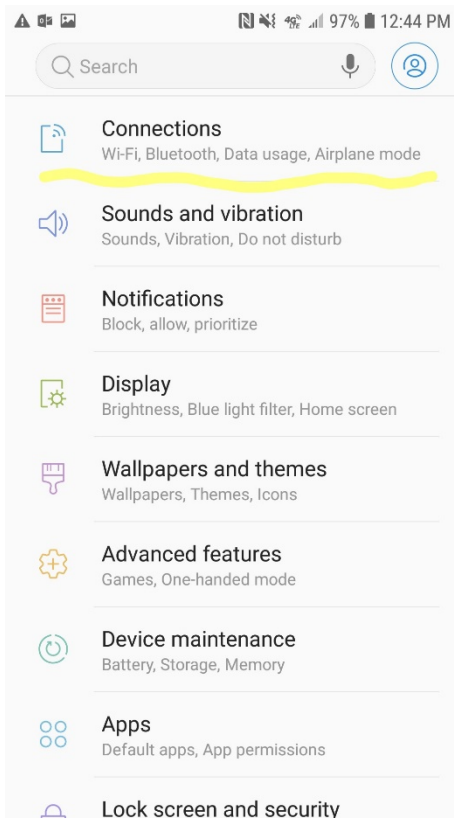

1. Open Settings, choose connections, Wi-Fi.

2. Select **BYOD**. When prompted, enter your CVSD issued username and password. Leave all settings as default.