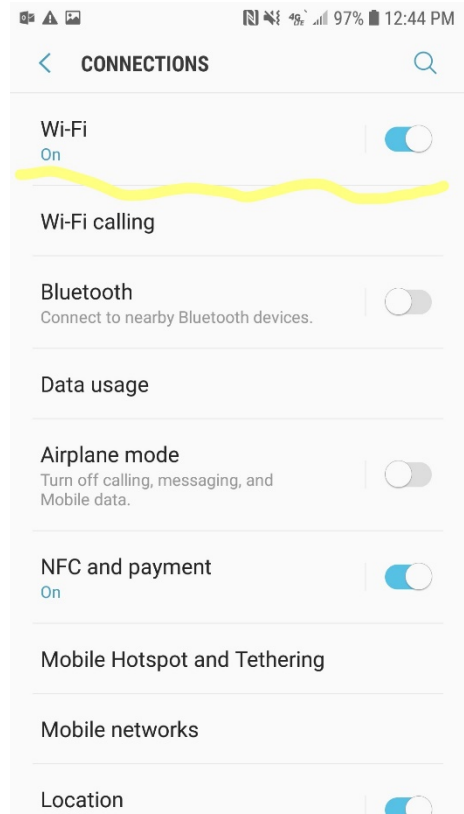

1. Open Settings, choose connections, Wi-Fi.

2. Select **BYOD**. When prompted, enter your CVSD issued username and password. Leave all settings as default.